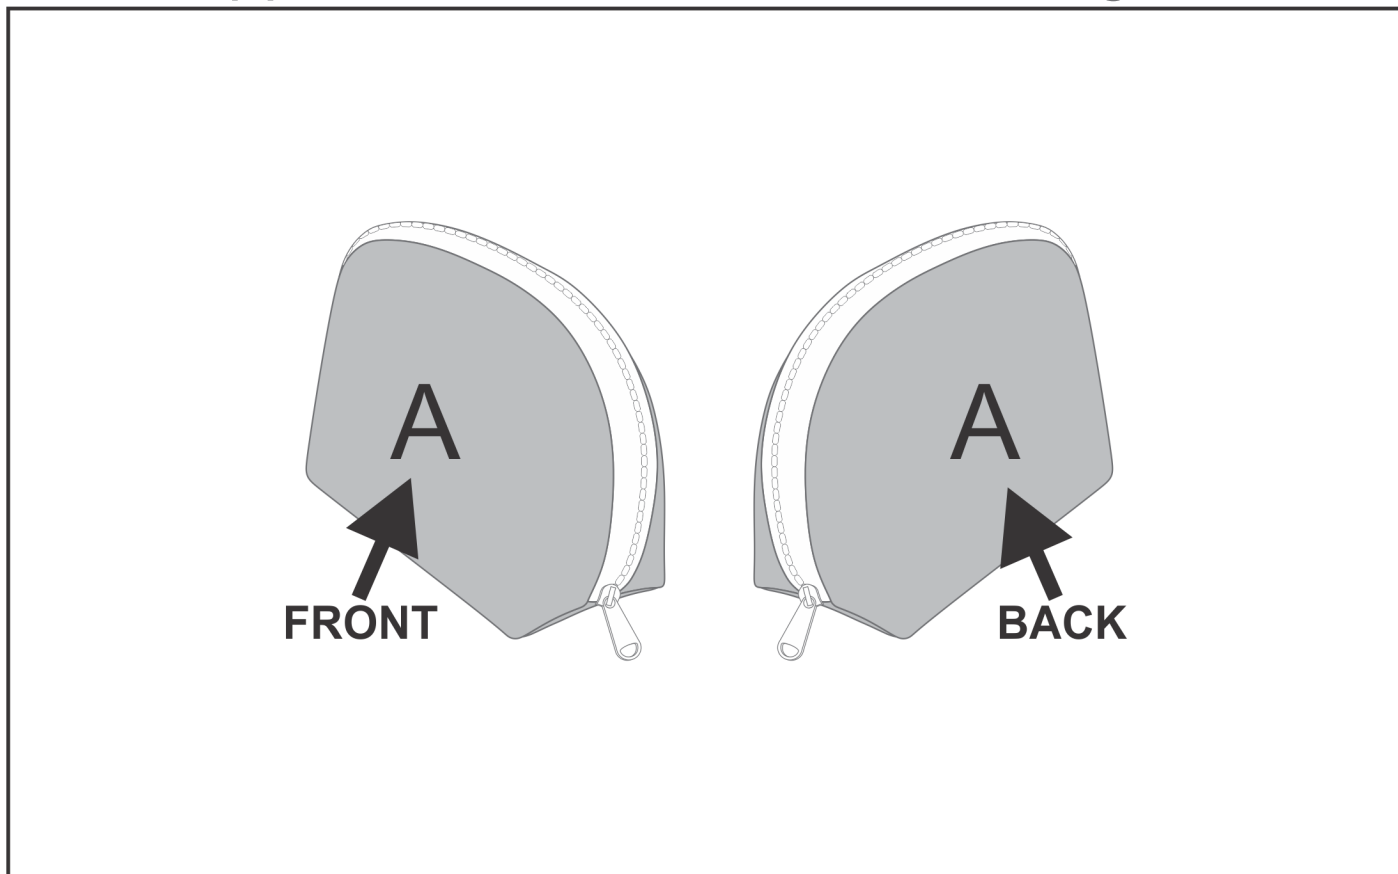

# SG-HP-61-G

### Need to know:

- Includes 1-Position Sublimation (setup fees apply)
- **Please Note: We cannot guarantee 100% logo Alignment on all Brandable Panels.**

#### **Position A**

1. Custom Sublimation A (CPSUB-A)  
Full Colour  
Size: 261mm wide x 371mm high